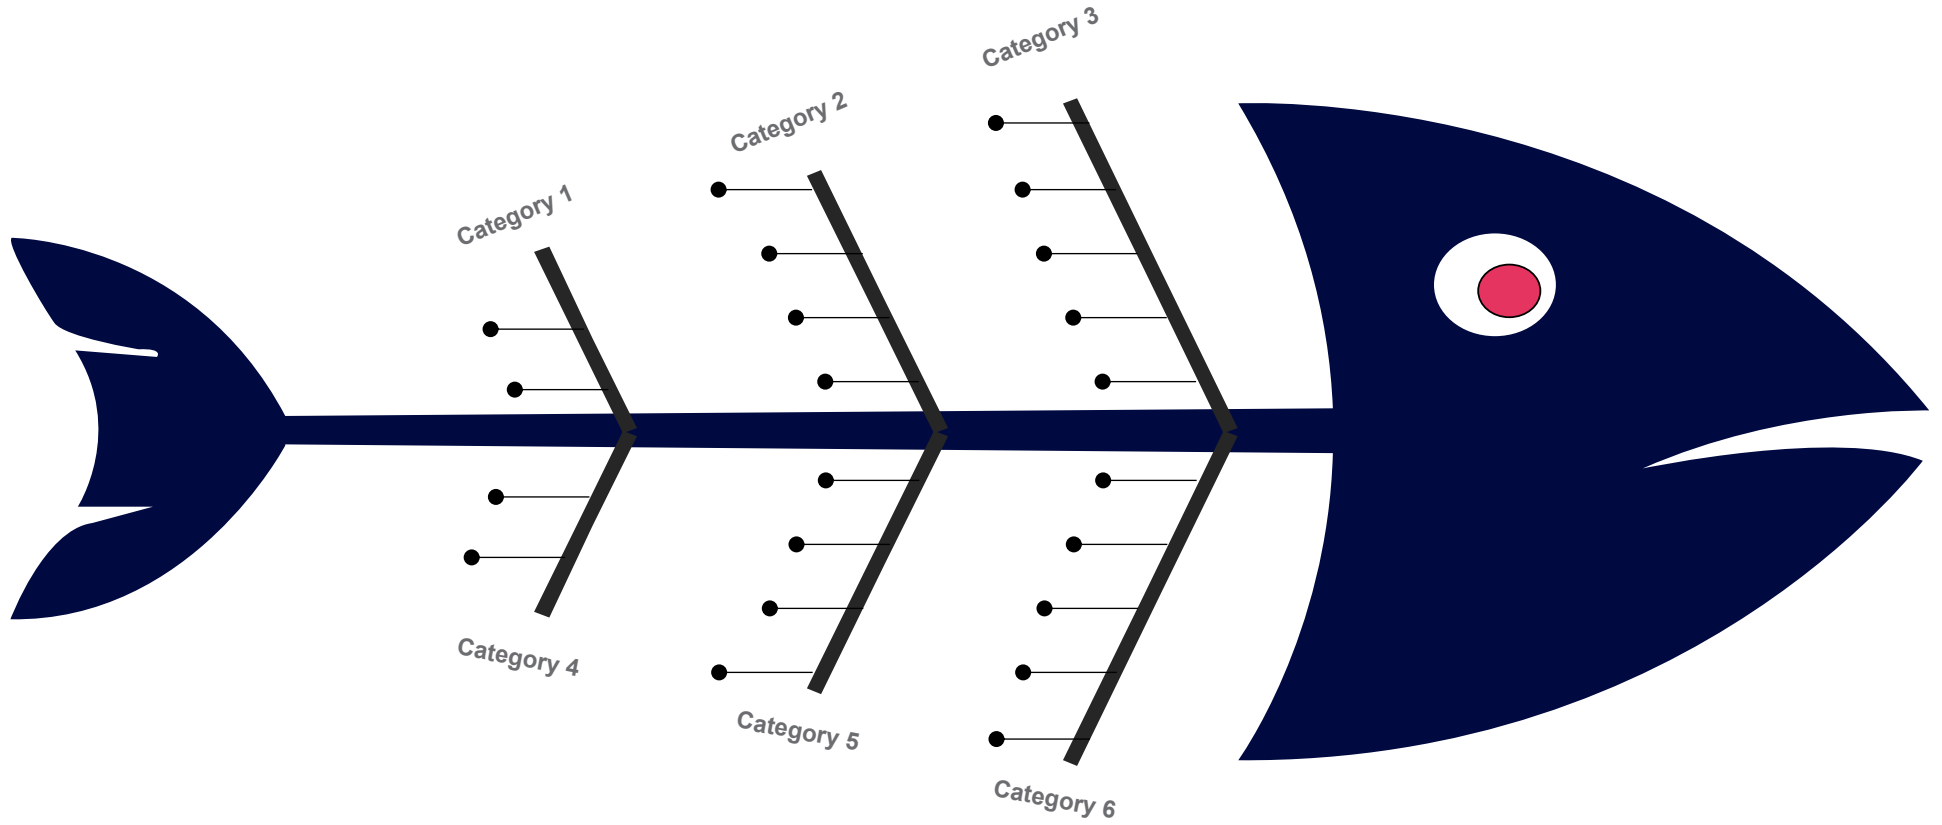

ROOT CAUSE TOOL

FISHBONE DIAGRAM

PROBLEM